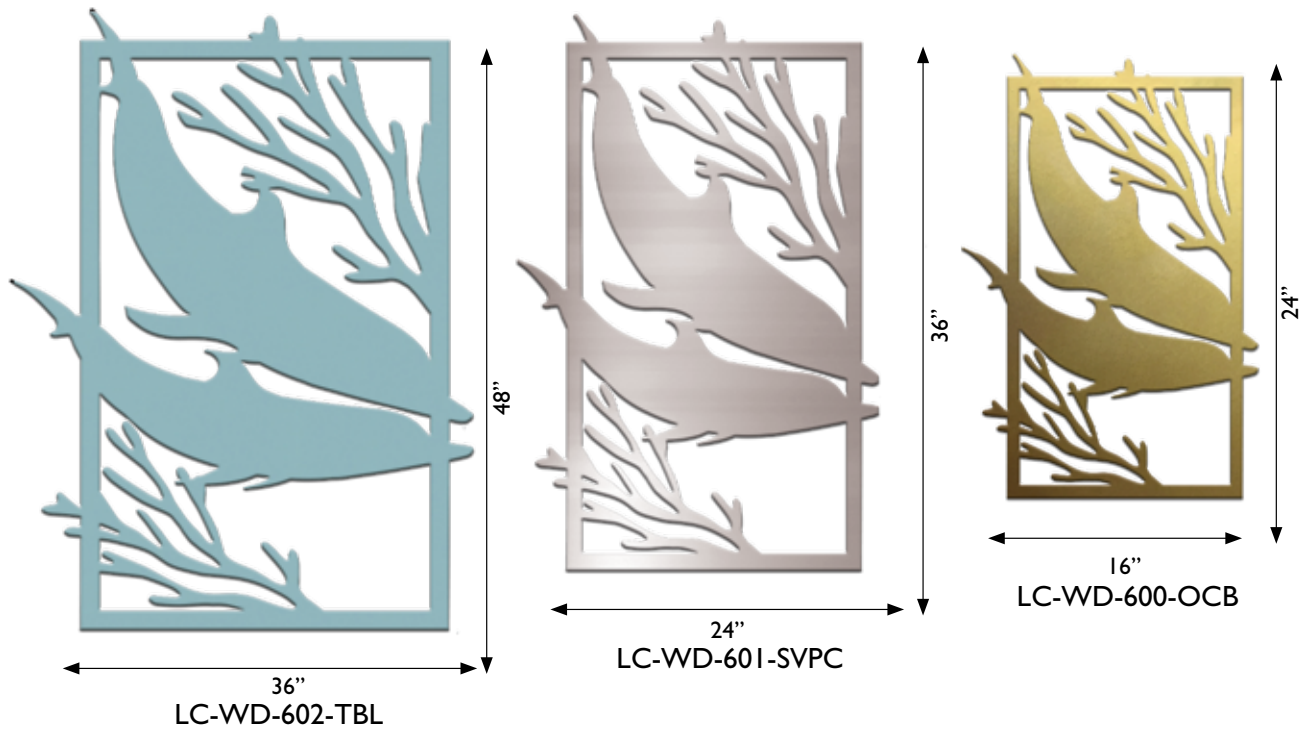

T I M B E R P L A N K S

K N O T T E D W O O D

24" 60"
LC-WD-422-RST

12" 30"
LC-WD-421-RST

18" 24"
LC-WD-420-RST

R E E F

LC-WD-513-SVPC

LC-WD-512-OCB

LC-WD-511-RST

LC-WD-510-TBL

F O U R L E A V E S

C E T A C E A N

S P A H Y - R U H L

24"
LC-WD-137-MBK

24"
LC-WD-136-RST

12"
LC-WD-135-TBL

36"
LC-WD-429-MBK

48"

24"
LC-WD-428-CHAR

36"

15"
LC-WD-427-RST

30"

P A L M S

B E A R W O O D S