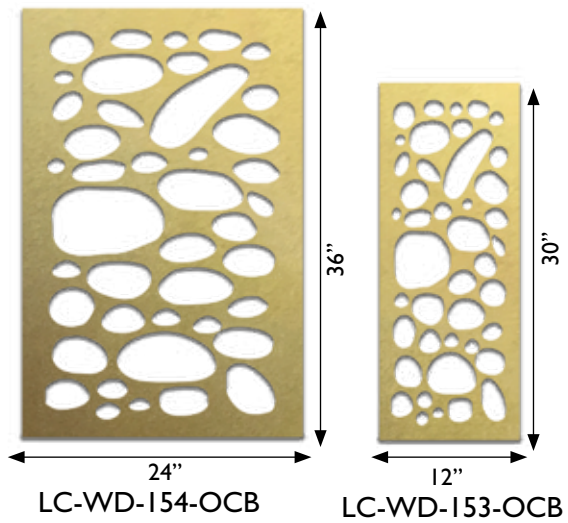

B R A N C H E S

T R E L L A C E

LC-WD-149-MBK

LC-WD-148-MBK

LC-WD-147-CHAR

S C H O O L O F F I S H

48"
LC-WD-525-TBL

36"
LC-WD-524-TBL

24"
LC-WD-523-TBL

12"
LC-WD-522-TBL

B U B B L E S

B E A C H C O M B E R

48"
LC-WD-528-CHAR

48"
LC-WD-527-TBL

15"
LC-WD-526-OCB

S U N & S E A

48"
LC-WD-530-TBL

36"
LC-WD-529-OCB

S A I L & S E A

48"
LC-WD-532-TBL

30"
LC-WD-531-OCB

B A R N E Y

Z E N

(SHOWN HORIZONTAL)

W A R P E D

S T R E A M I N G

K I N E T I C

A B S T R A C T

A B E R R A N T

30"
LC-WD-169-MBK

30"
LC-WD-168-SVPC

12"
LC-WD-167-OCB