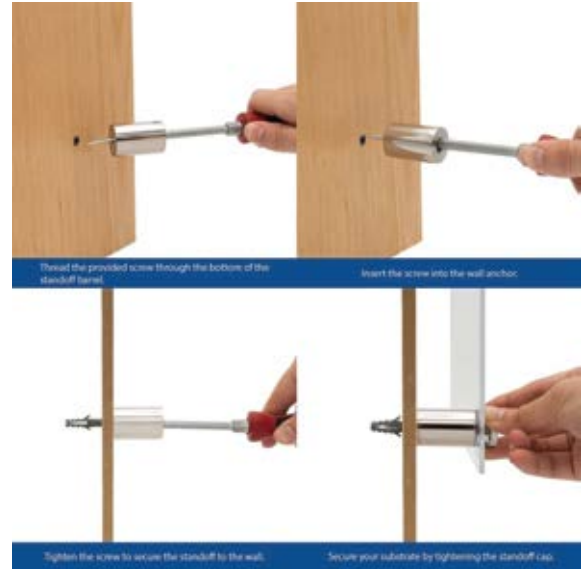

I LOVE MY HOME STATE! • ALL 50 STATES AVAILABLE

EACH STATE VARIES IN SIZE, APPROXIMATELY 24" IN WIDTH OR LENGTH

LC-WD-TX2-RST

LC-WD-NJ2-CHAR

LC-WD-VA2-MBK

LC-WD-FL-TBL

LC-WD-ME2-RST

LC-WD-NY2-SVPC

LC-WD-AK2-RST

LC-WD-CA2-OCB

MOUNTING

- This standoff features 2-piece construction and is easily installed or mounted with a hand drill.
- Fits panels Up to 1/2" thick.
- Standoff features rubber inserts that prevent damage or breaking from over torquing.
- #6 flat head screws and wall anchors are included for easy install.
- Manufactured from 202 grade stainless steel that offers some corrosion resistance.
- Available in all the finishes below.