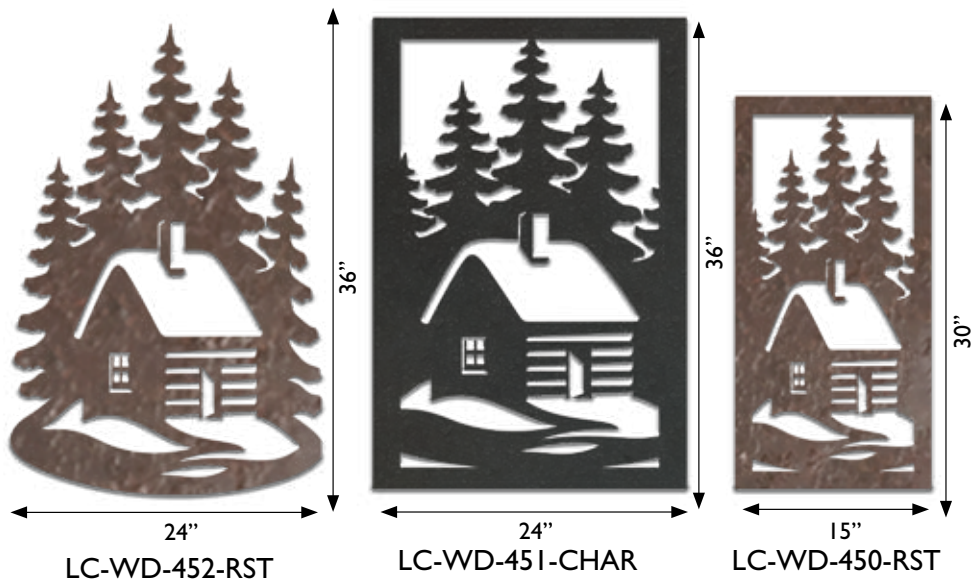

30"
LC-WD-448-CHAR

B U C K T R E E

48"
LC-WD-623-RST

30"
LC-WD-622-OCB

C H A M P L A I N

W I L D F L O W E R

30"
LC-WD-455-CHAR

24"
LC-WD-454-MBK