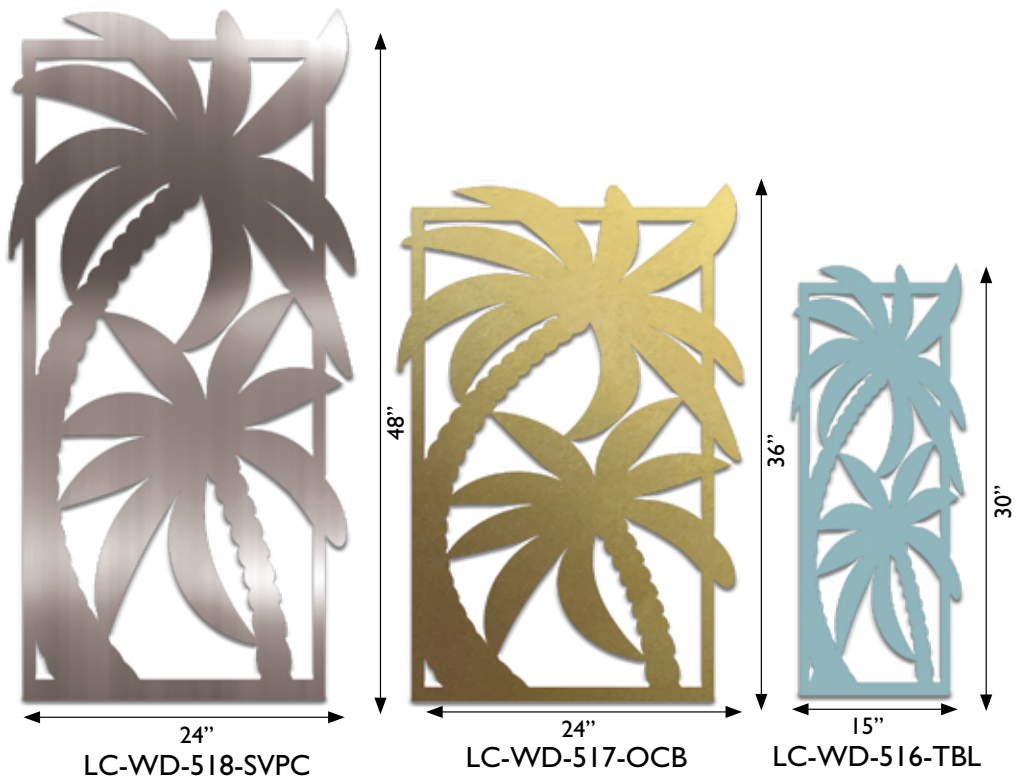

36"
LC-WD-429-MBK

48"

24"
LC-WD-428-CHAR

36"

15"
LC-WD-427-RST

30"

P A L M S

B E A R W O O D S

30"
LC-WD-607-RST

24"
LC-WD-606-MBK

15"
LC-WD-605-CHAR

T R A V E L E R

24"
LC-WD-140-SVPC

12"
LC-WD-139-RST

15"
LC-WD-138-CHAR

TROPICAL LEAVES