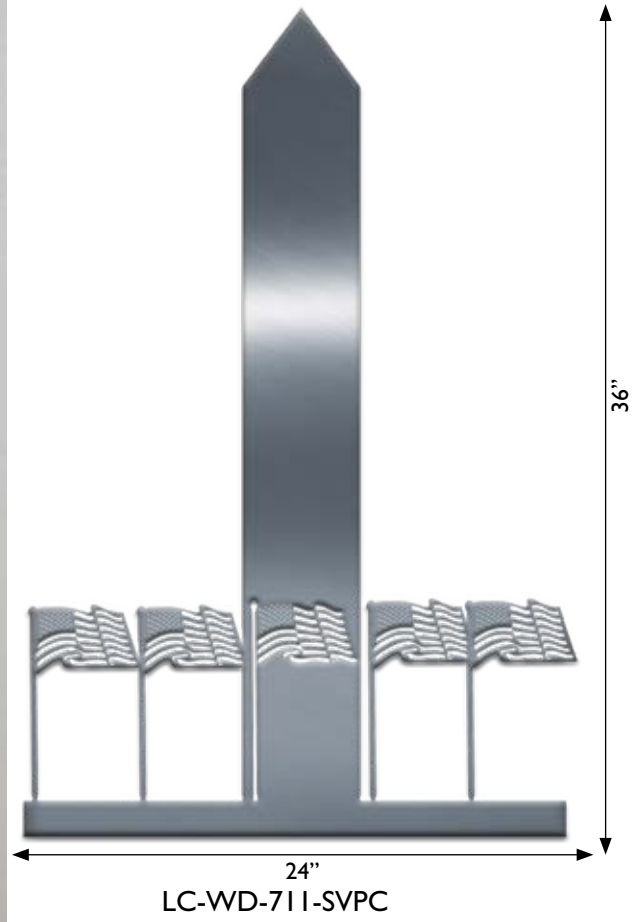

L O N D O N

36"
LC-WD-705-MBK

30"
LC-WD-704-SVPC

P A R I S

36"

LC-WD-703-MBK

24"

LC-WD-702-SVPC

15"
LC-WD-709-MBK

10"
LC-WD-708-TBL

STATUE OF LIBERTY

WASHINGTON MONUMENT

CAPITOL BUILDING

CHRYSLER BUILDING

10"
LC-WD-715-MBK

7"
LC-WD-714-SVPC