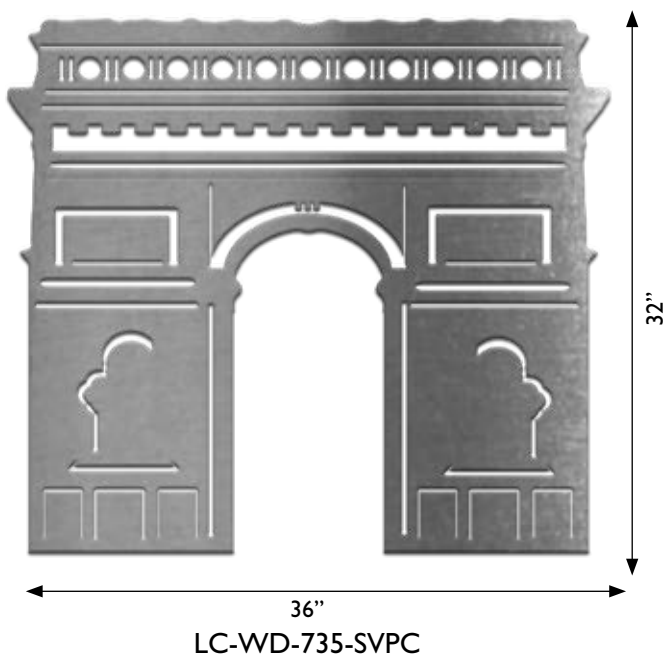

36"
LC-WD-731-SVPC

24"
LC-WD-730-RST

E I F F E L T O W E R

A R C d e T R I O M P H E

R O M A N C O L I S E U M

36"
LC-WD-737-RST

24"
LC-WD-736-SVPC

LEANING TOWER OF PISA